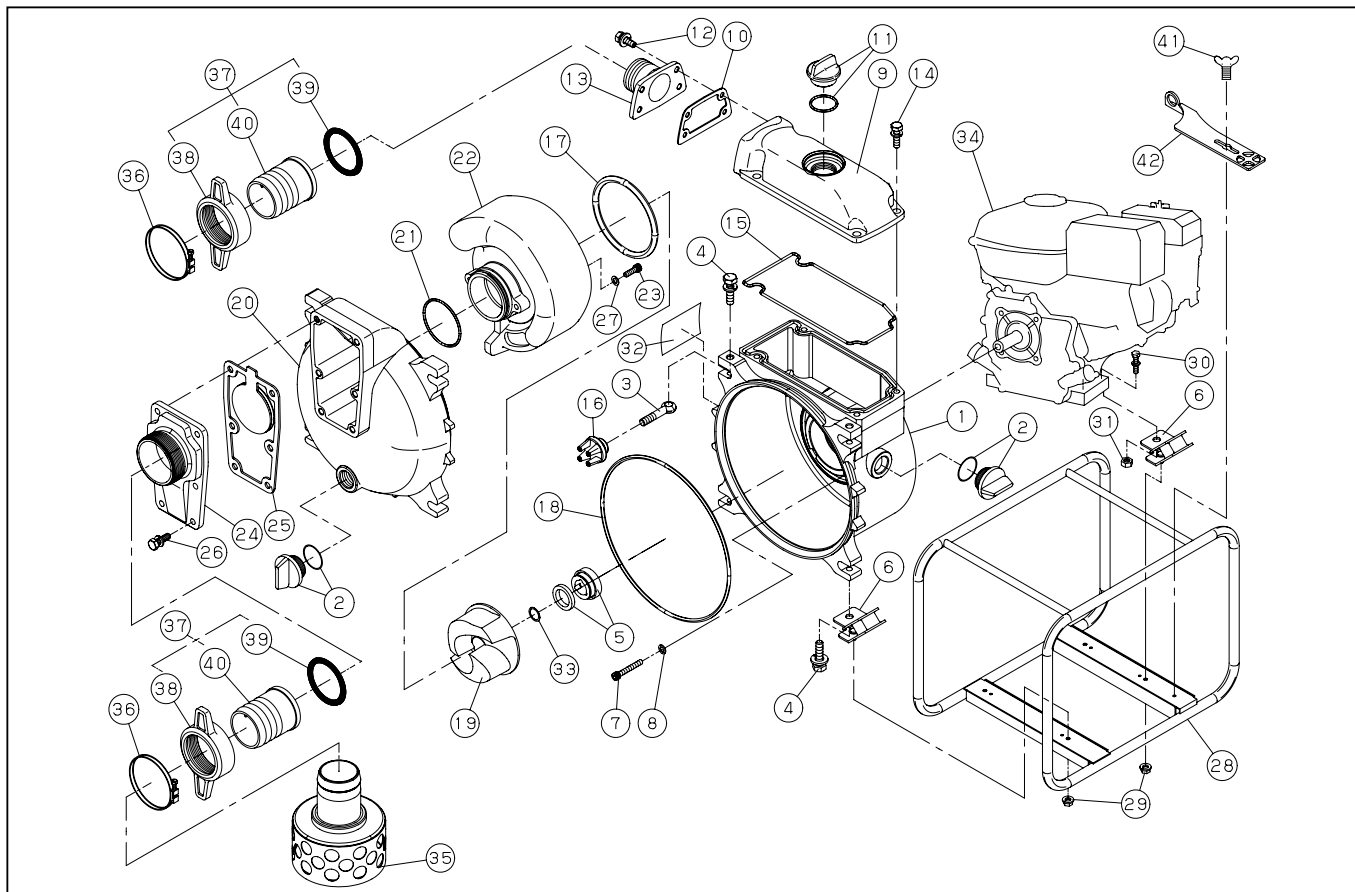

KTH-50X

DWG No.012856906 MODEL:KTH-50X FORM:KTH-50X-BAB-0

No.	PARTS CODE	PARTS NAME	QTY	MATERIAL	SIZE	REMARKS
31	838719008	HEXAGON NUT	2		M8	
32	011585802	NAME PLATE	1			
33	011049102	IMPELLER ADJUSTING WASHER	3	BSP		
34	011430302	ENGINE(WITH ALART)	1	HONDA GX160U1WKT2	CE · USA	
35	011097703	STRAINER	1	SPC	50M	
36	940407060	HOSE BAND	3		2 "	
37	011702602	COUPLING SET	2	ABS		
38	011339002	COUPLING	2	ABS		
39	011339101	COUPLING PACKING	2	NBR		
40	011035605	HOSE NIPPLE	2	ABS		
41	741305153	WING BOLT	1	SUS	M8X15	
42	011577802	TOOL	1	SPC		
	011585702	PACKING CASE	1		KW6	
	011591102	OPERATION MANUAL	1			
	011471806	CE MARK LABEL	1			
	011471302	CAUTION LABEL	1			
	011473401	ENGINE CAUTION LABEL A	1			
	011473501	ENGINE CAUTION LABEL B	1			
	011482009	DECLARATION	1			
	011641201	EU LABEL(106)	1			

◆ Bare engine can not be supplied