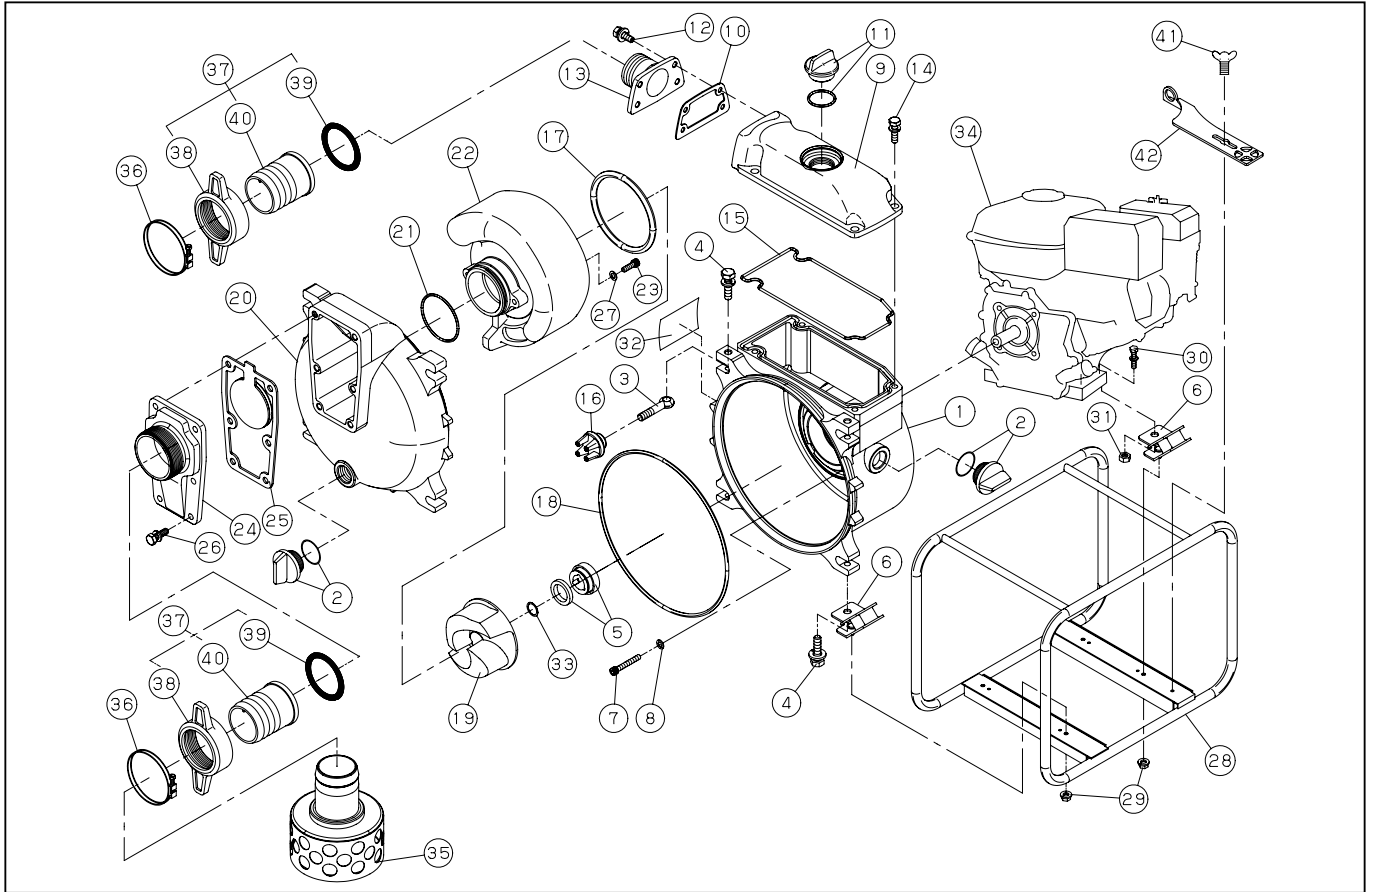

# KTH-50X

DWG No.012856906 MODEL:KTH-50X FORM:KTH-50X-BAB-0

No.	PARTS CODE	PARTS NAME	QTY	MATERIAL	SIZE	REMARKS
1	011544604	PUMP BODY	1	ADC		
2	011807901	25A PLUG SET	2			
3	011558001	COVER BOLT	4	S35C		
4	743119083	HEXAGON BOLT	4	SWRM	M12X45	
5	011515902	MECHANICAL SEAL	1	HJ-20(B)BSIC		
6	011567901	RUBBER MOUNT	4	CR		
7	011651701	SOCKET BOLT	4	SCM	M8X60	
8	011649302	WASHER	4	ALUMINIUM A1100 PH14	φ 8	
9	011544502	DELIVERY HOUSING	1	ADC		
10	011549001	DELIVERY FLANGE PACKING	1	CR		
11	011845001	32A PLUG SET	1			
12	743119046	HEXAGON BOLT	4	SWRM	M8X22	
13	011584001	DELIVERY FLANGE (PS)	1	ADC		
14	743119063	HEXAGON BOLT	4	SWRM	M10X30	
15	011554801	HEAD PACKING	1	NBR		
16	011559001	KNOB	4			
17	011557801	CASING PACKING	1	NBR		
18	011557901	FRONT COVER PACKING	1	NBR		
19	011544702	IMPELLER	1	HTFC		
20	011554501	FRONT COVER	1	ADC		
21	011567601	O-RING	1	NBR		
22	011548902	VOLUTE CASING	1	FCD		
23	734505066	HEXAGON SOCKET BOLT	2	SUS	M8X25	
24	011583901	SUCTION FLANGE	1	ADC		
25	011578001	CHECK VALVE PACKING	1	NBR		
26	743119061	HEXAGON BOLT	6	SWRM	M10X25	
27	854255008	SEAL WASHER	2		φ 8	
28	011752402	BASE SET	1			
29	842319008	SPRING NUT	4	SWRM	M8	
30	743119051	HEXAGON BOLT	2	SWRM	M8X35	